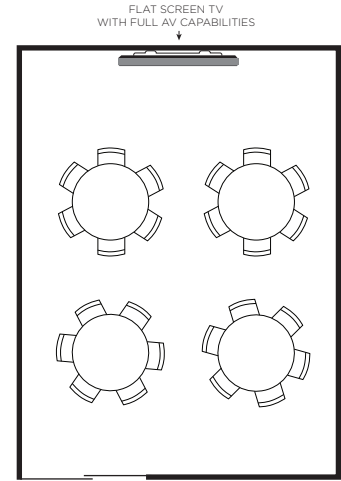

GRAPEVINE

AVIATION ROOM

Room Dimensions are 19' long X 14' wide

Long Table
Seats up to 17 Guests

Half Moon Tables
Seats up to 20 Guests

Round Tables
Seats up to 24 Guests

BOXING ROOM

Room Dimensions are 22' long X 20' wide

Long Table
Seats up to 32 Guests

Half Moon Tables
Seats up to 30 Guests

Round Tables
Seats up to 36 Guests

GRAPEVINE

BASEBALL ROOM

Room Dimensions are 22' long X 23' wide

Long Table
Seats up to 30 Guests

Half Moon Tables
Seats up to 40 Guests

Round Tables
Seats up to 54 Guests

BASEBALL AND BOXING ROOM

Room Dimensions are 45' long X 44' wide

Long Table
Seats up to 70 Guests

Half Moon Tables
Seats up to 70 Guests

Round Tables
Seats up to 84 Guests