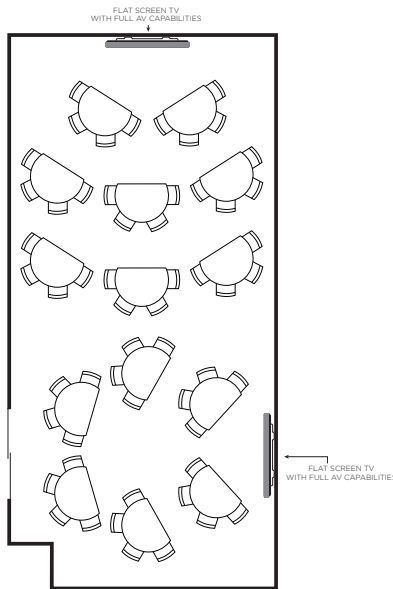

GRAPEVINE

AVIATION ROOM

Room Dimensions are 19' long X 14' wide

Long Table
Seats up to 17 Guests

Half Moon Tables
Seats up to 20 Guests

Round Tables
Seats up to 24 Guests

BOXING ROOM

Room Dimensions are 22' long X 20' wide

Long Table
Seats up to 32 Guests

Half Moon Tables
Seats up to 30 Guests

Round Tables
Seats up to 36 Guests

GRAPEVINE

BASEBALL ROOM

Room Dimensions are 22' long X 23' wide

Long Table
Seats up to 30 Guests

Half Moon Tables
Seats up to 40 Guests

Round Tables
Seats up to 54 Guests

BASEBALL AND BOXING ROOM

Room Dimensions are 45' long X 44' wide

Long Table
Seats up to 70 Guests

Half Moon Tables
Seats up to 70 Guests

Round Tables
Seats up to 84 Guests