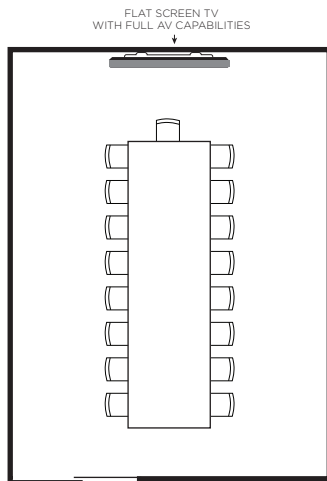

GRAPEVINE

AVIATION ROOM

Room Dimensions are 19' long X 14' wide

Long Table
Seats up to 17 Guests

Half Moon Tables
Seats up to 20 Guests

Round Tables
Seats up to 24 Guests

BOXING ROOM

Room Dimensions are 22' long X 20' wide

Long Table
Seats up to 32 Guests

Half Moon Tables
Seats up to 30 Guests

Round Tables
Seats up to 36 Guests

GRAPEVINE

BASEBALL ROOM

Room Dimensions are 22' long X 23' wide

Long Table
Seats up to 30 Guests

Half Moon Tables
Seats up to 40 Guests

Round Tables
Seats up to 54 Guests

BASEBALL AND BOXING ROOM

Room Dimensions are 45' long X 44' wide

Long Table
Seats up to 70 Guests

Half Moon Tables
Seats up to 70 Guests

Round Tables
Seats up to 84 Guests