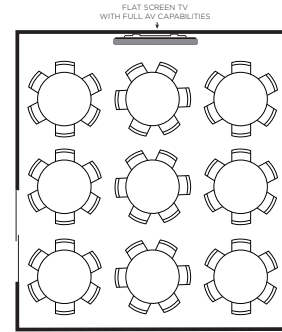

GRAPEVINE

AVIATION ROOM

Room Dimensions are 19' long X 14' wide

Long Table
Seats up to 17 Guests

Half Moon Tables
Seats up to 20 Guests

Round Tables
Seats up to 24 Guests

BOXING ROOM

Room Dimensions are 22' long X 20' wide

Long Table
Seats up to 32 Guests

Half Moon Tables
Seats up to 30 Guests

Round Tables
Seats up to 36 Guests

GRAPEVINE

BASEBALL ROOM

Room Dimensions are 22' long X 23' wide

Long Table
Seats up to 30 Guests

Half Moon Tables
Seats up to 40 Guests

Round Tables
Seats up to 54 Guests

BASEBALL AND BOXING ROOM

Room Dimensions are 45' long X 44' wide

Long Table
Seats up to 70 Guests

Half Moon Tables
Seats up to 70 Guests

Round Tables
Seats up to 84 Guests