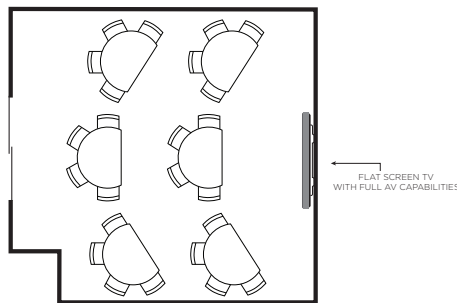

GRAPEVINE

AVIATION ROOM

Room Dimensions are 19' long X 14' wide

Long Table
Seats up to 17 Guests

Half Moon Tables
Seats up to 20 Guests

Round Tables
Seats up to 24 Guests

BOXING ROOM

Room Dimensions are 22' long X 20' wide

Long Table
Seats up to 32 Guests

Half Moon Tables
Seats up to 30 Guests

Round Tables
Seats up to 36 Guests

GRAPEVINE

BASEBALL ROOM

Room Dimensions are 22' long X 23' wide

Long Table
Seats up to 30 Guests

Half Moon Tables
Seats up to 40 Guests

Round Tables
Seats up to 54 Guests

BASEBALL AND BOXING ROOM

Room Dimensions are 45' long X 44' wide

Long Table
Seats up to 70 Guests

Half Moon Tables
Seats up to 70 Guests

Round Tables
Seats up to 84 Guests