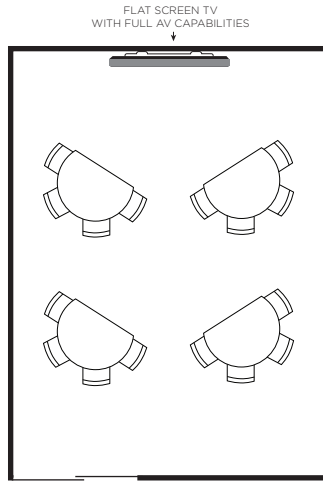

GRAPEVINE

AVIATION ROOM

Room Dimensions are 19' long X 14' wide

Long Table
Seats up to 17 Guests

Half Moon Tables
Seats up to 20 Guests

Round Tables
Seats up to 24 Guests

BOXING ROOM

Room Dimensions are 22' long X 20' wide

Long Table
Seats up to 32 Guests

Half Moon Tables
Seats up to 30 Guests

Round Tables
Seats up to 36 Guests

GRAPEVINE

BASEBALL ROOM

Room Dimensions are 22' long X 23' wide

Long Table
Seats up to 30 Guests

Half Moon Tables
Seats up to 40 Guests

Round Tables
Seats up to 54 Guests

BASEBALL AND BOXING ROOM

Room Dimensions are 45' long X 44' wide

Long Table
Seats up to 70 Guests

Half Moon Tables
Seats up to 70 Guests

Round Tables
Seats up to 84 Guests