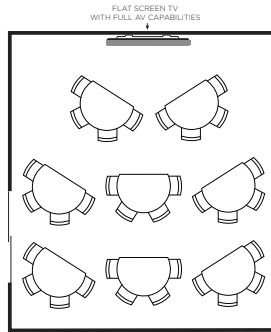

GRAPEVINE

AVIATION ROOM

Room Dimensions are 19' long X 14' wide

Long Table
Seats up to 17 Guests

Half Moon Tables
Seats up to 20 Guests

Round Tables
Seats up to 24 Guests

BOXING ROOM

Room Dimensions are 22' long X 20' wide

Long Table
Seats up to 32 Guests

Half Moon Tables
Seats up to 30 Guests

Round Tables
Seats up to 36 Guests

GRAPEVINE

BASEBALL ROOM

Room Dimensions are 22' long X 23' wide

Long Table
Seats up to 30 Guests

Half Moon Tables
Seats up to 40 Guests

Round Tables
Seats up to 54 Guests

BASEBALL AND BOXING ROOM

Room Dimensions are 45' long X 44' wide

Long Table
Seats up to 70 Guests

Half Moon Tables
Seats up to 70 Guests

Round Tables
Seats up to 84 Guests