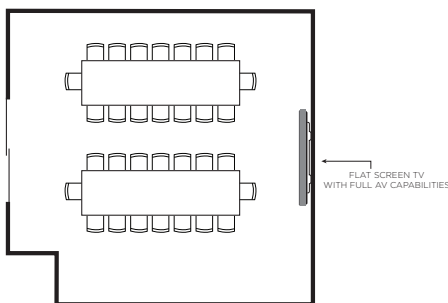

GRAPEVINE

AVIATION ROOM

Room Dimensions are 19' long X 14' wide

Long Table
Seats up to 17 Guests

Half Moon Tables
Seats up to 20 Guests

Round Tables
Seats up to 24 Guests

BOXING ROOM

Room Dimensions are 22' long X 20' wide

Long Table
Seats up to 32 Guests

Half Moon Tables
Seats up to 30 Guests

Round Tables
Seats up to 36 Guests

GRAPEVINE

BASEBALL ROOM

Room Dimensions are 22' long X 23' wide

Long Table
Seats up to 30 Guests

Half Moon Tables
Seats up to 40 Guests

Round Tables
Seats up to 54 Guests

BASEBALL AND BOXING ROOM

Room Dimensions are 45' long X 44' wide

Long Table
Seats up to 70 Guests

Half Moon Tables
Seats up to 70 Guests

Round Tables
Seats up to 84 Guests