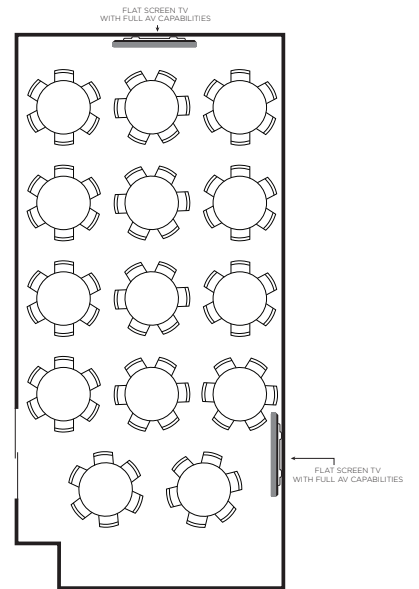

GRAPEVINE

AVIATION ROOM

Room Dimensions are 19' long X 14' wide

Long Table
Seats up to 17 Guests

Half Moon Tables
Seats up to 20 Guests

Round Tables
Seats up to 24 Guests

BOXING ROOM

Room Dimensions are 22' long X 20' wide

Long Table
Seats up to 32 Guests

Half Moon Tables
Seats up to 30 Guests

Round Tables
Seats up to 36 Guests

GRAPEVINE

BASEBALL ROOM

Room Dimensions are 22' long X 23' wide

Long Table
Seats up to 30 Guests

Half Moon Tables
Seats up to 40 Guests

Round Tables
Seats up to 54 Guests

BASEBALL AND BOXING ROOM

Room Dimensions are 45' long X 44' wide

Long Table
Seats up to 70 Guests

Half Moon Tables
Seats up to 70 Guests

Round Tables
Seats up to 84 Guests