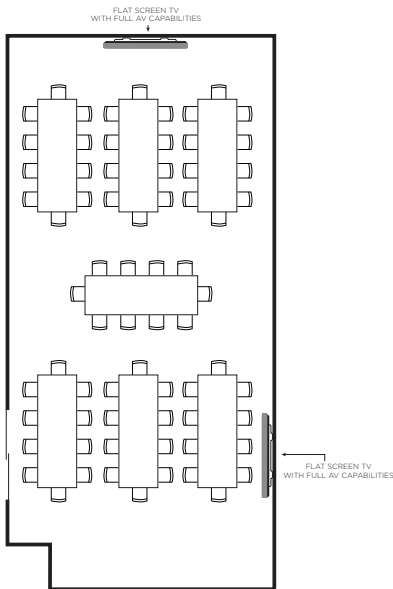

GRAPEVINE

AVIATION ROOM

Room Dimensions are 19' long X 14' wide

Long Table
Seats up to 17 Guests

Half Moon Tables
Seats up to 20 Guests

Round Tables
Seats up to 24 Guests

BOXING ROOM

Room Dimensions are 22' long X 20' wide

Long Table
Seats up to 32 Guests

Half Moon Tables
Seats up to 30 Guests

Round Tables
Seats up to 36 Guests

GRAPEVINE

BASEBALL ROOM

Room Dimensions are 22' long X 23' wide

Long Table
Seats up to 30 Guests

Half Moon Tables
Seats up to 40 Guests

Round Tables
Seats up to 54 Guests

BASEBALL AND BOXING ROOM

Room Dimensions are 45' long X 44' wide

Long Table
Seats up to 70 Guests

Half Moon Tables
Seats up to 70 Guests

Round Tables
Seats up to 84 Guests