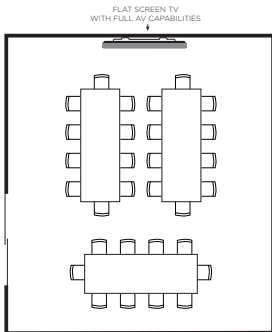

GRAPEVINE

AVIATION ROOM

Room Dimensions are 19' long X 14' wide

Long Table
Seats up to 17 Guests

Half Moon Tables
Seats up to 20 Guests

Round Tables
Seats up to 24 Guests

BOXING ROOM

Room Dimensions are 22' long X 20' wide

Long Table
Seats up to 32 Guests

Half Moon Tables
Seats up to 30 Guests

Round Tables
Seats up to 36 Guests

GRAPEVINE

BASEBALL ROOM

Room Dimensions are 22' long X 23' wide

Long Table
Seats up to 30 Guests

Half Moon Tables
Seats up to 40 Guests

Round Tables
Seats up to 54 Guests

BASEBALL AND BOXING ROOM

Room Dimensions are 45' long X 44' wide

Long Table
Seats up to 70 Guests

Half Moon Tables
Seats up to 70 Guests

Round Tables
Seats up to 84 Guests