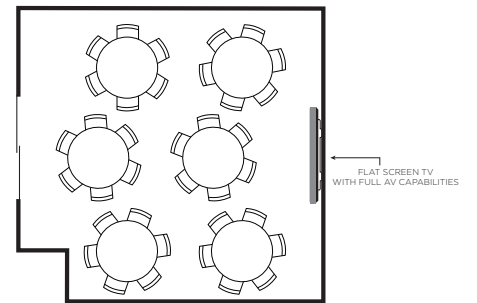

GRAPEVINE

AVIATION ROOM

Room Dimensions are 19' long X 14' wide

Long Table
Seats up to 17 Guests

Half Moon Tables
Seats up to 20 Guests

Round Tables
Seats up to 24 Guests

BOXING ROOM

Room Dimensions are 22' long X 20' wide

Long Table
Seats up to 32 Guests

Half Moon Tables
Seats up to 30 Guests

Round Tables
Seats up to 36 Guests

GRAPEVINE

BASEBALL ROOM

Room Dimensions are 22' long X 23' wide

Long Table
Seats up to 30 Guests

Half Moon Tables
Seats up to 40 Guests

Round Tables
Seats up to 54 Guests

BASEBALL AND BOXING ROOM

Room Dimensions are 45' long X 44' wide

Long Table
Seats up to 70 Guests

Half Moon Tables
Seats up to 70 Guests

Round Tables
Seats up to 84 Guests