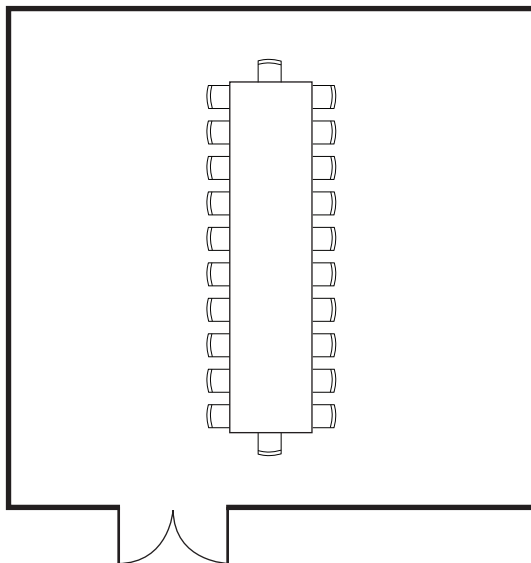

---

---

TUCSON

---

---

**DESERT WILLOW ROOM**

Room Dimensions are 27' long X 29' wide

**Round Tables**  
Seats up to 32 Guests

**Long Table**  
Seats up to 22 Guests

**U-Shaped Table**  
Seats up to 17 Guests