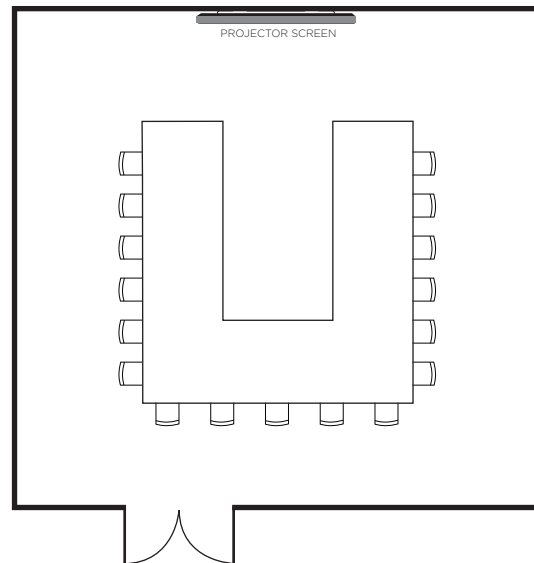

---

---

TUCSON

---

---

**DESERT WILLOW ROOM**

Room Dimensions are 27' long X 29' wide

**Round Tables**  
Seats up to 32 Guests

**Long Table**  
Seats up to 22 Guests

**U-Shaped Table**  
Seats up to 17 Guests